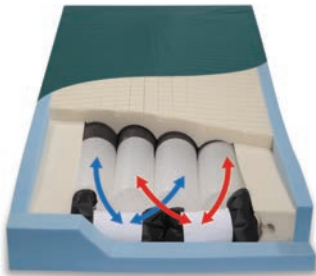

Bariatric Solutions

Four Options for Weights up to 1000 lbs.

PressureGuard Easy Air® XL low air loss/alternating pressure mattress system
(see page 4 and 5 for series description)

Part#	Description	Weight limit
L8042XL-29	Easy Air XL system, 80"L x 42"W x 7"H	1000 lbs.
L8048XL-29	Easy Air XL system, 80"L x 48"W x 7"H	1000 lbs.
* L8053XL-29	Easy Air XL system, 80"L x 53"W x 7"H	1000 lbs.
* L8442XL-29	Easy Air XL system, 84"L x 42"W x 7"H	1000 lbs.
* L8448XL-29	Easy Air XL system, 84"L x 48"W x 7"H	1000 lbs.
* L8453XL-29	Easy Air XL system, 84"L x 53"W x 7"H	1000 lbs.
8300	Easy Air XL Bariatric Control Unit Only	

PressureGuard® Bariatric APM alternating pressure air mattress system
(see page 10 for product description)

Part#	Description	Weight limit
AP8042-29	Bariatric APM, 80"L x 42"W x 7"H	750 lbs.
AP8048-29	Bariatric APM, 80"L x 48"W x 7"H	750 lbs.
AP8054-29	Bariatric APM, 80"L x 54"W x 7"H	750 lbs.
* AP8442-29	Bariatric APM, 84"L x 42"W x 7"H	750 lbs.
* AP8448-29	Bariatric APM, 84"L x 48"W x 7"H	750 lbs.
* AP8454-29	Bariatric APM, 84"L x 54"W x 7"H	750 lbs.
7500	Bariatric APM Control Unit Only	

PressureGuard CFT® non-powered treatment mattress system
(see page 11 for product description)

Part#	Description	Weight limit
CF8042-29	PressureGuard CFT, 80"L x 42"W x 7"H	750 lbs.
CF8048-29	PressureGuard CFT, 80"L x 48"W x 7"H	750 lbs.
CF8054-29	PressureGuard CFT, 80"L x 54"W x 7"H	750 lbs.
* CF8442-29	PressureGuard CFT, 84"L x 42"W x 7"H	750 lbs.
* CF8448-29	PressureGuard CFT, 84"L x 48"W x 7"H	750 lbs.
* CF8454-29	PressureGuard CFT, 84"L x 54"W x 7"H	750 lbs.