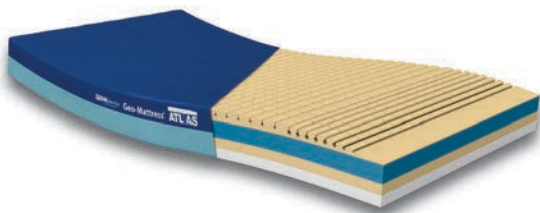

Bariatric Solutions

Four Options for Weights up to 1000 lbs.

PressureGuard Easy Air® XL low air loss/alternating pressure mattress system
(see page 4 and 5 for series description)

Part#	Description	Weight limit
L8042XL-29	Easy Air XL system, 80"L x 42"W x 7"H	1000 lbs.
L8048XL-29	Easy Air XL system, 80"L x 48"W x 7"H	1000 lbs.
* L8053XL-29	Easy Air XL system, 80"L x 53"W x 7"H	1000 lbs.
* L8442XL-29	Easy Air XL system, 84"L x 42"W x 7"H	1000 lbs.
* L8448XL-29	Easy Air XL system, 84"L x 48"W x 7"H	1000 lbs.
* L8453XL-29	Easy Air XL system, 84"L x 53"W x 7"H	1000 lbs.
8300	Easy Air XL Bariatric Control Unit Only	

PressureGuard® Bariatric APM alternating pressure air mattress system
(see page 10 for product description)

Part#	Description	Weight limit
AP8042-29	Bariatric APM, 80"L x 42"W x 7"H	750 lbs.
AP8048-29	Bariatric APM, 80"L x 48"W x 7"H	750 lbs.
AP8054-29	Bariatric APM, 80"L x 54"W x 7"H	750 lbs.
* AP8442-29	Bariatric APM, 84"L x 42"W x 7"H	750 lbs.
* AP8448-29	Bariatric APM, 84"L x 48"W x 7"H	750 lbs.
* AP8454-29	Bariatric APM, 84"L x 54"W x 7"H	750 lbs.
7500	Bariatric APM Control Unit Only	

PressureGuard CFT® non-powered treatment mattress system
(see page 11 for product description)

Part#	Description	Weight limit
CF8042-29	PressureGuard CFT, 80"L x 42"W x 7"H	750 lbs.
CF8048-29	PressureGuard CFT, 80"L x 48"W x 7"H	750 lbs.
CF8054-29	PressureGuard CFT, 80"L x 54"W x 7"H	750 lbs.
* CF8442-29	PressureGuard CFT, 84"L x 42"W x 7"H	750 lbs.
* CF8448-29	PressureGuard CFT, 84"L x 48"W x 7"H	750 lbs.
* CF8454-29	PressureGuard CFT, 84"L x 54"W x 7"H	750 lbs.