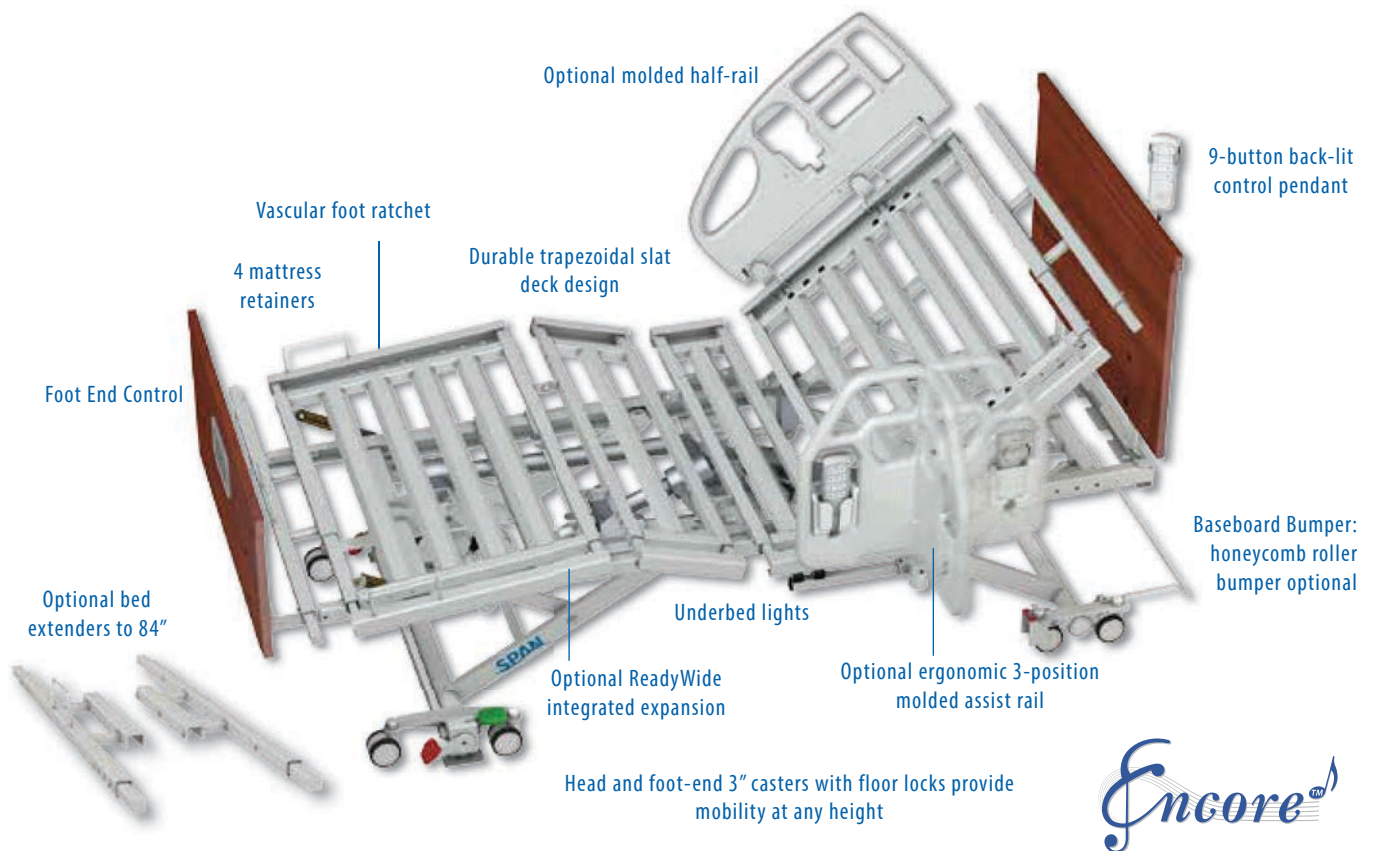

Encore Structural Highlights

Encore™

Optional Accessories:

- Bed extenders to 84"
- Ergonomic 3-position assist device
- Bed & deck angle indicator
- Snap-in pendant holder fits all rails
- Molded plastic half-rail
- Headboard mount pendant holder
- Transport dollies
- Portable backup battery
- Regular backup battery
- Drainage hooks
- IV pole
- Trapeze

Height Floor to Mattress Support	7-7/8" - 31"
Deck Angles - Back Elevation	0 - 70°
Deck Angles - Knee Elevation	0 - 30°
Bed Length - Overall Length	82", 86", 90"
Bed Length - Retraction Travel	12"
Bed Length - Sleep Surface	76", 80", 84"
Bed Width - With Side Rails	40-1/2", 43-1/2", 46-1/2"
Bed Width - Sleep Surface	35", 39", 42"
Weight of Bed (without accessories)	253 lbs / 115 kg
Safe Working Load	600 lbs / 272 kg

Item #	Description
MC9R	Encore bed with GlideAlign retractability
MC9RW	Encore bed with GlideAlign retractability, with readywide expanders up to 42" wide
MC9RZ	Encore bed with GlideAlign retractability, with built-in battery backup
MC9RWZ	Encore bed with GlideAlign retractability, with readywide expanders up to 42" wide and built-in battery backup
R9938	Three position pivot assist - universal
R9939	Three position pivot assist - set
R9308H	Half head end side assist/rail - set
R9308H-L	Half head end side assist/rail - left
R9308H-R	Half head end side assist/rail - right
Q6690	Extender kit 4" - to 84"
Q6699	Dolly set
Q6730	Universal Trapeze bar
Q6731	Encore Trapeze mounting frame
Q6708	Roller bumper kit
Q6703	Deck angle indicators with brackets