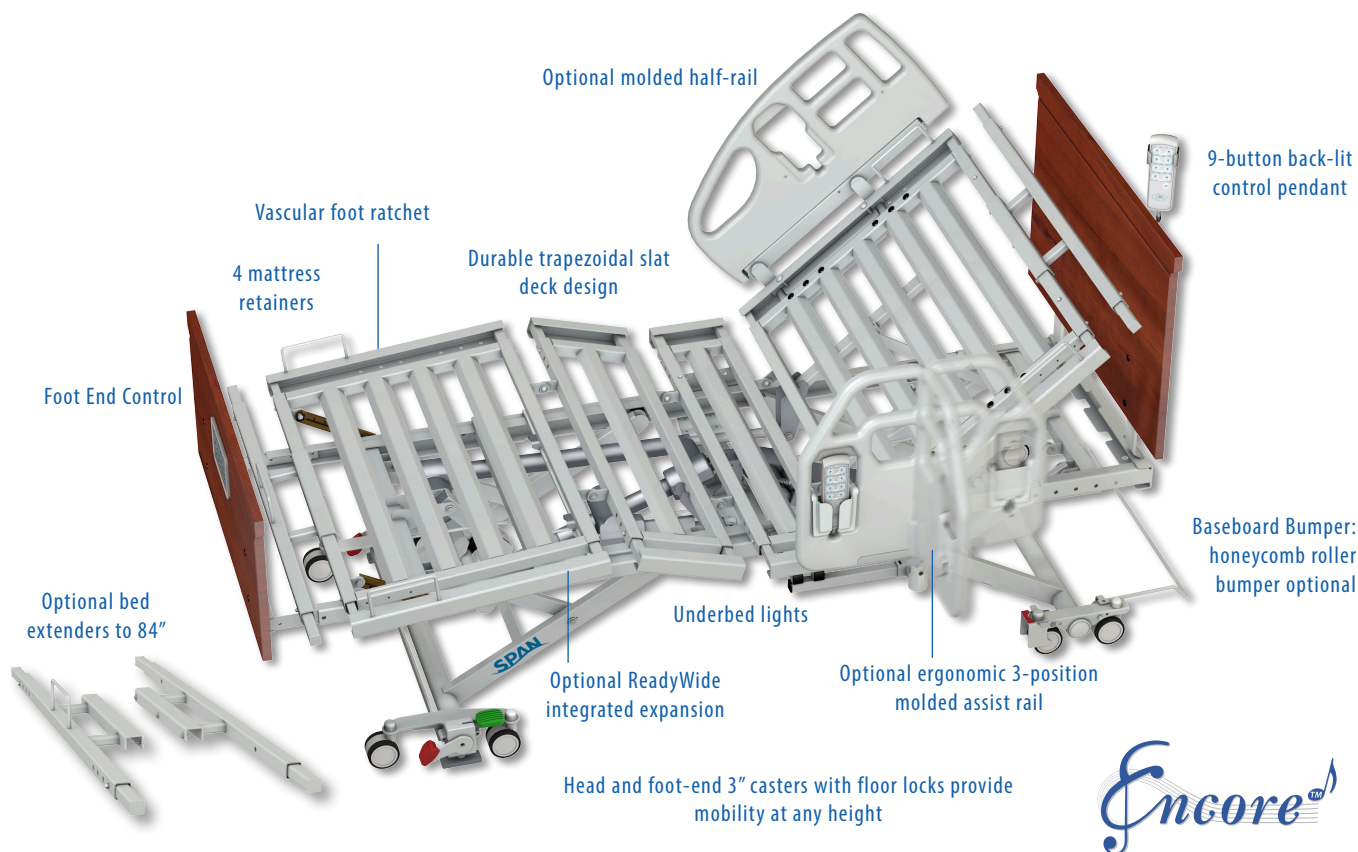

Encore Structural Highlights

Optional Accessories:

- Bed extenders to 84"
- Ergonomic 3-position assist device
- Bed & deck angle indicator
- Snap-in pendant holder fits all rails
- Molded plastic half-rail
- Headboard mount pendant holder
- Transport dollies
- Portable backup battery
- Regular backup battery
- Drainage hooks
- IV pole
- Trapeze

Height Floor to Mattress Support	7-7/8" - 31"
Deck Angles - Back Elevation	0 - 70°
Deck Angles - Knee Elevation	0 - 30°
Bed Length - Overall Length	82", 86", 90"
Bed Length - Retraction Travel	12"
Bed Length - Sleep Surface	76", 80", 84"
Bed Width - With Side Rails	40-1/2", 43-1/2", 46-1/2"
Bed Width - Sleep Surface	35", 39", 42"
Weight of Bed (without accessories)	253 lbs / 115 kg
Safe Working Load	600 lbs / 272 kg

Item #	Description
MC9R	Encore bed with GlideAlign retractability
MC9RW	Encore bed with GlideAlign retractability, with readywide expanders up to 42" wide
MC9RZ	Encore bed with GlideAlign retractability, with built-in battery backup
MC9RWZ	Encore bed with GlideAlign retractability, with readywide expanders up to 42" wide and built-in battery backup
R9938	Three position pivot assist - universal
R9939	Three position pivot assist - set
R9308H	Half head end side assist/rail - set
R9308H-L	Half head end side assist/rail - left
R9308H-R	Half head end side assist/rail - right
Q6690	Extender kit 4" - to 84"
Q6699	Dolly set
Q6730	Universal Trapeze bar
Q6731	Encore Trapeze mounting frame
Q6708	Roller bumper kit
Q6703	Deck angle indicators with brackets