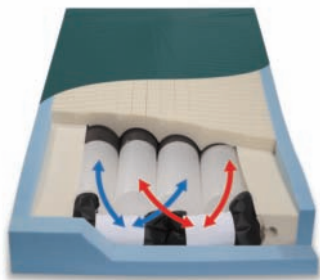

Bariatric Solutions

Four Options for Weights up to 1000 lbs.

PressureGuard Easy Air® XL low air loss/alternating pressure mattress system
(see page 5 for product description)

Part#	Description	Weight limit
L8042XL-29	Easy Air XL system, 80"L x 42"W x 7"H	1000 lbs.
L8048XL-29	Easy Air XL system, 80"L x 48"W x 7"H	1000 lbs.
* L8053XL-29	Easy Air XL system, 80"L x 53"W x 7"H	1000 lbs.
* L8442XL-29	Easy Air XL system, 84"L x 42"W x 7"H	1000 lbs.
* L8448XL-29	Easy Air XL system, 84"L x 48"W x 7"H	1000 lbs.
* L8453XL-29	Easy Air XL system, 84"L x 53"W x 7"H	1000 lbs.
8300	Easy Air XL Bariatric Control Unit Only	

PressureGuard® Bariatric APM alternating pressure air mattress system
(see page 9 for product description)

Part#	Description	Weight limit
AP8042-29	Bariatric APM, 80"L x 42"W x 7"H	750 lbs.
AP8048-29	Bariatric APM, 80"L x 48"W x 7"H	750 lbs.
AP8054-29	Bariatric APM, 80"L x 54"W x 7"H	750 lbs.
* AP8442-29	Bariatric APM, 84"L x 42"W x 7"H	750 lbs.
* AP8448-29	Bariatric APM, 84"L x 48"W x 7"H	750 lbs.
* AP8454-29	Bariatric APM, 84"L x 54"W x 7"H	750 lbs.
7500	Bariatric APM Control Unit Only	

PressureGuard CFT® non-powered treatment mattress system
(see page 10 for product description)

Part#	Description	Weight limit
CF8042-29	PressureGuard CFT, 80"L x 42"W x 7"H	750 lbs.
CF8048-29	PressureGuard CFT, 80"L x 48"W x 7"H	750 lbs.
CF8054-29	PressureGuard CFT, 80"L x 54"W x 7"H	750 lbs.
* CF8442-29	PressureGuard CFT, 84"L x 42"W x 7"H	750 lbs.
* CF8448-29	PressureGuard CFT, 84"L x 48"W x 7"H	750 lbs.
* CF8454-29	PressureGuard CFT, 84"L x 54"W x 7"H	750 lbs.