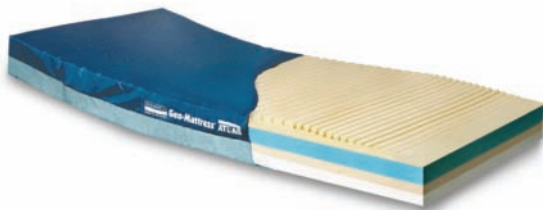

Bariatric Solutions

Four Options for Weights up to 1000 lbs.

PressureGuard Easy Air® XL low air loss/alternating pressure mattress system
(see page 5 for product description)

Part#	Description	Weight limit
L8042XL-29	Easy Air XL system, 80"L x 42"W x 7"H	1000 lbs.
L8048XL-29	Easy Air XL system, 80"L x 48"W x 7"H	1000 lbs.
* L8053XL-29	Easy Air XL system, 80"L x 53"W x 7"H	1000 lbs.
* L8442XL-29	Easy Air XL system, 84"L x 42"W x 7"H	1000 lbs.
* L8448XL-29	Easy Air XL system, 84"L x 48"W x 7"H	1000 lbs.
* L8453XL-29	Easy Air XL system, 84"L x 53"W x 7"H	1000 lbs.
8300	Easy Air XL Bariatric Control Unit Only	

PressureGuard® Bariatric APM alternating pressure air mattress system
(see page 9 for product description)

Part#	Description	Weight limit
AP8042-29	Bariatric APM, 80"L x 42"W x 7"H	750 lbs.
AP8048-29	Bariatric APM, 80"L x 48"W x 7"H	750 lbs.
AP8054-29	Bariatric APM, 80"L x 54"W x 7"H	750 lbs.
* AP8442-29	Bariatric APM, 84"L x 42"W x 7"H	750 lbs.
* AP8448-29	Bariatric APM, 84"L x 48"W x 7"H	750 lbs.
* AP8454-29	Bariatric APM, 84"L x 54"W x 7"H	750 lbs.
7500	Bariatric APM Control Unit Only	

PressureGuard CFT® non-powered treatment mattress system
(see page 10 for product description)

Part#	Description	Weight limit
CF8042-29	PressureGuard CFT, 80"L x 42"W x 7"H	750 lbs.
CF8048-29	PressureGuard CFT, 80"L x 48"W x 7"H	750 lbs.
CF8054-29	PressureGuard CFT, 80"L x 54"W x 7"H	750 lbs.
* CF8442-29	PressureGuard CFT, 84"L x 42"W x 7"H	750 lbs.
* CF8448-29	PressureGuard CFT, 84"L x 48"W x 7"H	750 lbs.
* CF8454-29	PressureGuard CFT, 84"L x 54"W x 7"H	750 lbs.