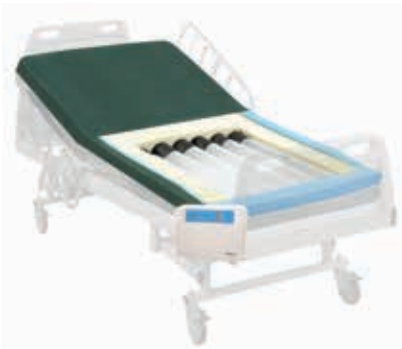

Bariatric Solutions

Four Options for Weights up to 1000 lbs.

PressureGuard Easy Air® XL low air loss/alternating pressure mattress system
(see page 4 and 5 for series description)

Part#	Description	Weight range
L8042XL-29	Easy Air XL system, 80"L x 42"W x 7"H	250 - 1000 lbs.
L8048XL-29	Easy Air XL system, 80"L x 48"W x 7"H	250 - 1000 lbs.
* L8053XL-29	Easy Air XL system, 80"L x 53"W x 7"H	250 - 1000 lbs.
* L8442XL-29	Easy Air XL system, 84"L x 42"W x 7"H	250 - 1000 lbs.
* L8448XL-29	Easy Air XL system, 84"L x 48"W x 7"H	250 - 1000 lbs.
* L8453XL-29	Easy Air XL system, 84"L x 53"W x 7"H	250 - 1000 lbs.
8300	Easy Air XL Bariatric Control Unit Only	

PressureGuard® Bariatric APM alternating pressure air mattress system
(see pages 10 and 11 for product description)

Part#	Description	Weight range
AP8042-29	Bariatric APM, 80"L x 42"W x 7"H	150 - 750 lbs.
AP8048-29	Bariatric APM, 80"L x 48"W x 7"H	150 - 750 lbs.
AP8054-29	Bariatric APM, 80"L x 54"W x 7"H	150 - 750 lbs.
* AP8442-29	Bariatric APM, 84"L x 42"W x 7"H	150 - 750 lbs.
* AP8448-29	Bariatric APM, 84"L x 48"W x 7"H	150 - 750 lbs.
* AP8454-29	Bariatric APM, 84"L x 54"W x 7"H	150 - 750 lbs.
7500	Bariatric APM Control Unit Only	

PressureGuard CFT® non-powered treatment mattress system
(see page 12 for product description)

Part#	Description	Weight range
CF8042-29	PressureGuard CFT, 80"L x 42"W x 7"H	100 - 750 lbs.
CF8048-29	PressureGuard CFT, 80"L x 48"W x 7"H	100 - 750 lbs.
CF8054-29	PressureGuard CFT, 80"L x 54"W x 7"H	100 - 750 lbs.
* CF8442-29	PressureGuard CFT, 84"L x 42"W x 7"H	100 - 750 lbs.
* CF8448-29	PressureGuard CFT, 84"L x 48"W x 7"H	100 - 750 lbs.
* CF8454-29	PressureGuard CFT, 84"L x 54"W x 7"H	100 - 750 lbs.