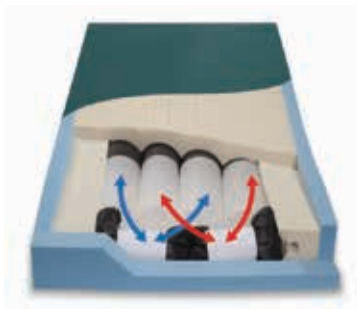

Bariatric Solutions

Four Options for Weights up to 1000 lbs.

PressureGuard Easy Air® XL low air loss/alternating pressure mattress system
(see page 4 and 5 for series description)

Part#	Description	Weight range
L8042XL-29	Easy Air XL system, 80"L x 42"W x 7"H	250 - 1000 lbs.
L8048XL-29	Easy Air XL system, 80"L x 48"W x 7"H	250 - 1000 lbs.
* L8053XL-29	Easy Air XL system, 80"L x 53"W x 7"H	250 - 1000 lbs.
* L8442XL-29	Easy Air XL system, 84"L x 42"W x 7"H	250 - 1000 lbs.
* L8448XL-29	Easy Air XL system, 84"L x 48"W x 7"H	250 - 1000 lbs.
* L8453XL-29	Easy Air XL system, 84"L x 53"W x 7"H	250 - 1000 lbs.
8300	Easy Air XL Bariatric Control Unit Only	

PressureGuard® Bariatric APM alternating pressure air mattress system
(see pages 10 and 11 for product description)

Part#	Description	Weight range
AP8042-29	Bariatric APM, 80"L x 42"W x 7"H	150 - 750 lbs.
AP8048-29	Bariatric APM, 80"L x 48"W x 7"H	150 - 750 lbs.
AP8054-29	Bariatric APM, 80"L x 54"W x 7"H	150 - 750 lbs.
* AP8442-29	Bariatric APM, 84"L x 42"W x 7"H	150 - 750 lbs.
* AP8448-29	Bariatric APM, 84"L x 48"W x 7"H	150 - 750 lbs.
* AP8454-29	Bariatric APM, 84"L x 54"W x 7"H	150 - 750 lbs.
7500	Bariatric APM Control Unit Only	

PressureGuard CFT® non-powered treatment mattress system
(see page 12 for product description)

Part#	Description	Weight range
CF8042-29	PressureGuard CFT, 80"L x 42"W x 7"H	100 - 750 lbs.
CF8048-29	PressureGuard CFT, 80"L x 48"W x 7"H	100 - 750 lbs.
CF8054-29	PressureGuard CFT, 80"L x 54"W x 7"H	100 - 750 lbs.
* CF8442-29	PressureGuard CFT, 84"L x 42"W x 7"H	100 - 750 lbs.
* CF8448-29	PressureGuard CFT, 84"L x 48"W x 7"H	100 - 750 lbs.
* CF8454-29	PressureGuard CFT, 84"L x 54"W x 7"H	100 - 750 lbs.